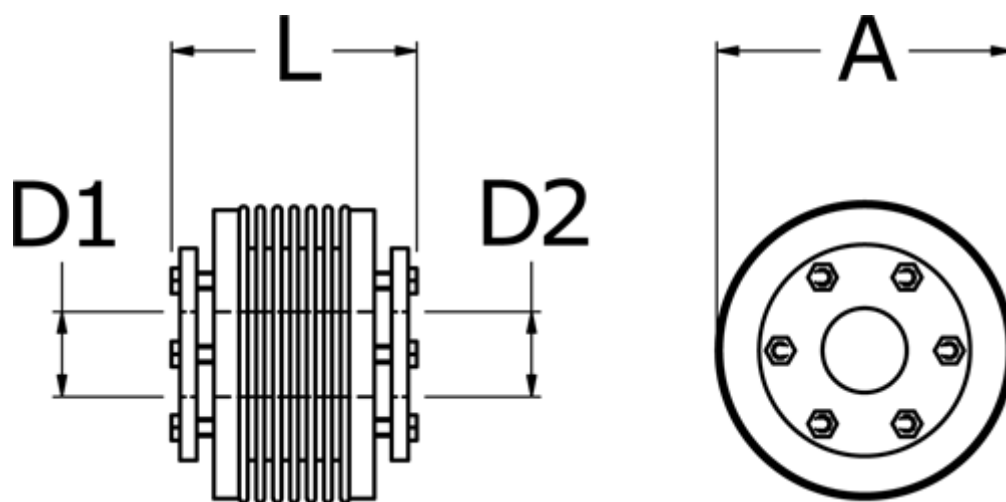

Data Sheet

Article number: 3330500180711015

Description: Bellow coupling type 5 size18
Length 71 mm, bore 10/15 mm

Measures

A	= 47
D1	= 10
D2	= 15
L	= 71
Nom. torque NM (Tkn)	= 18